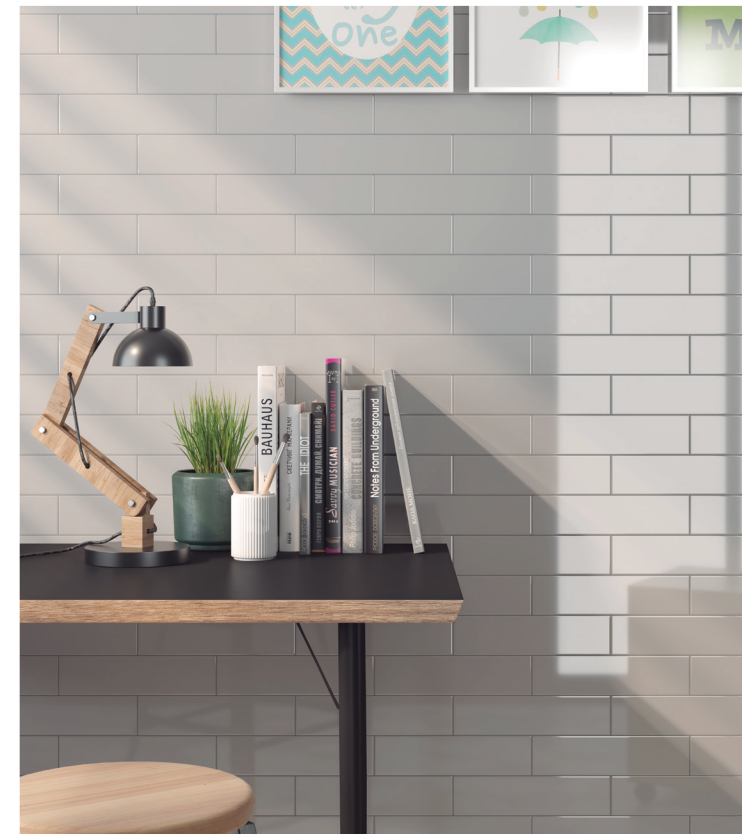

BELLINI

White Body Tiles

— Bellini Metro Ceniza 7,5x30cm_2,9"x11,8"