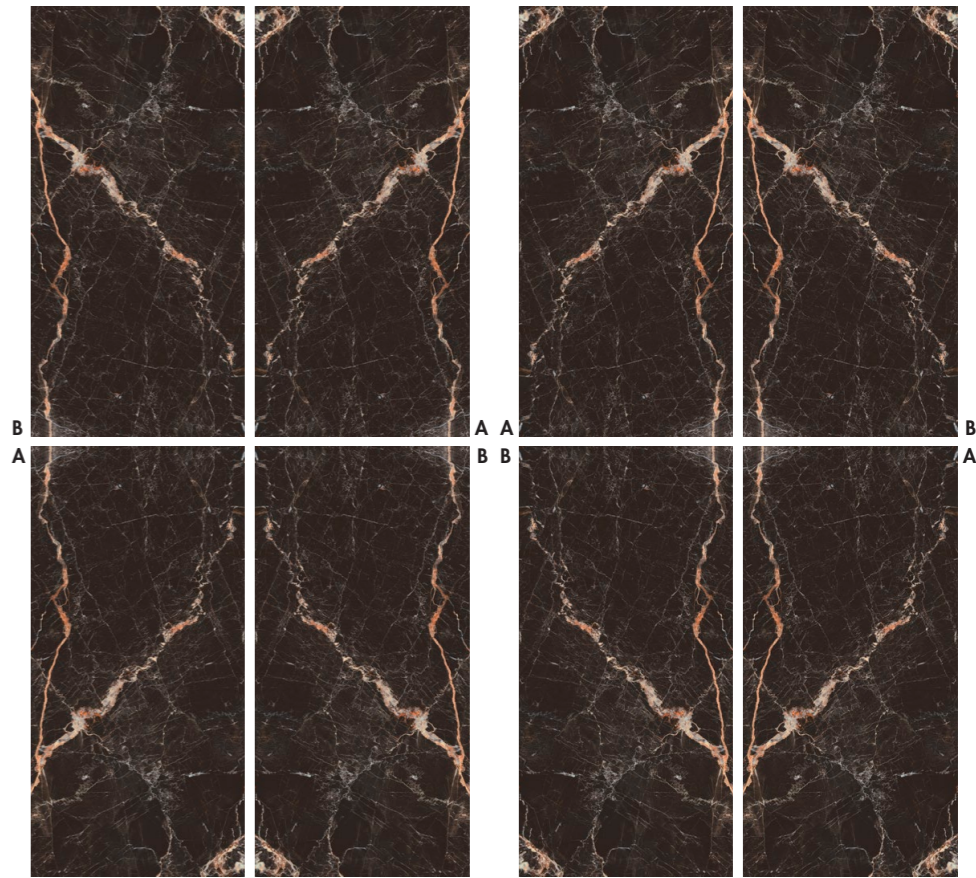

COMP. WINDSOR BLACK BOOKMATCH

COMP. 1 - WINDSOR BLACK BOOKMATCH

COMP. 2 - WINDSOR BLACK BOOKMATCH