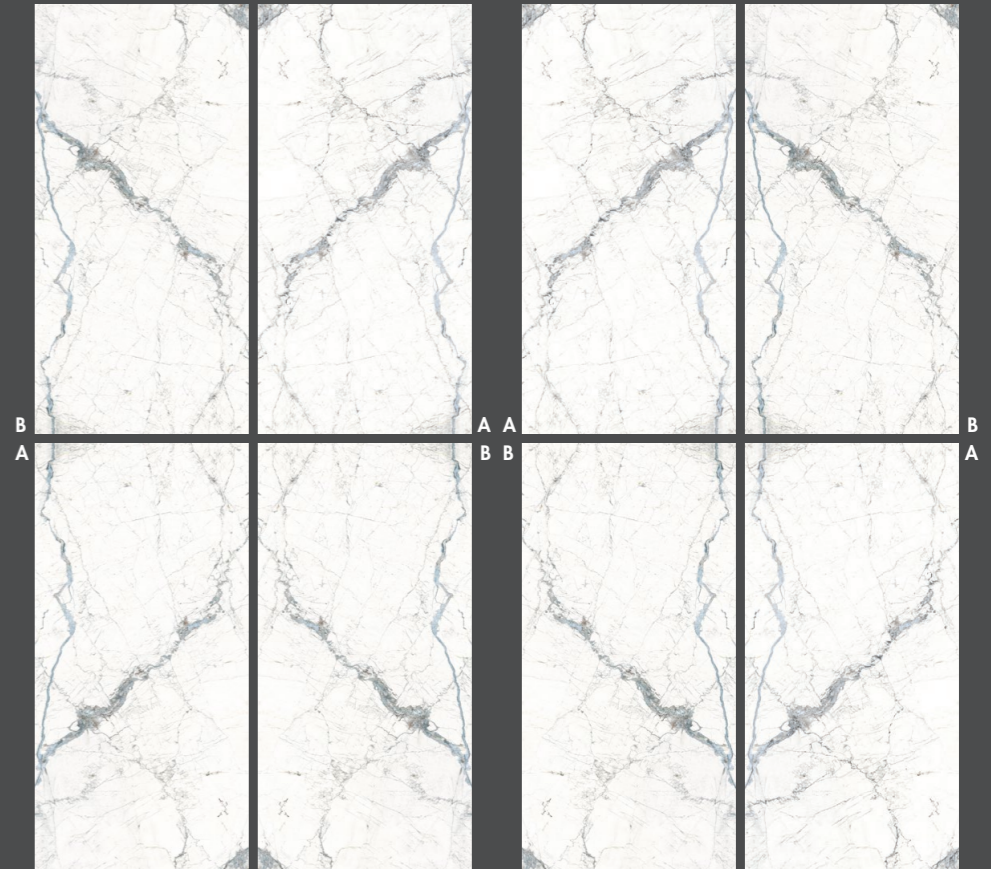

N13C4

DEC. WINDSOR WHITE B

60 X 120 / 24" X 48" REC. SSHINE

N13C4

COMP. WINDSOR WHITE BOOKMATCH

COMP. 1 - WINDSOR WHITE BOOKMATCH

COMP. 2 - WINDSOR WHITE BOOKMATCH

COMP. 3 - WINDSOR WHITE BOOKMATCH