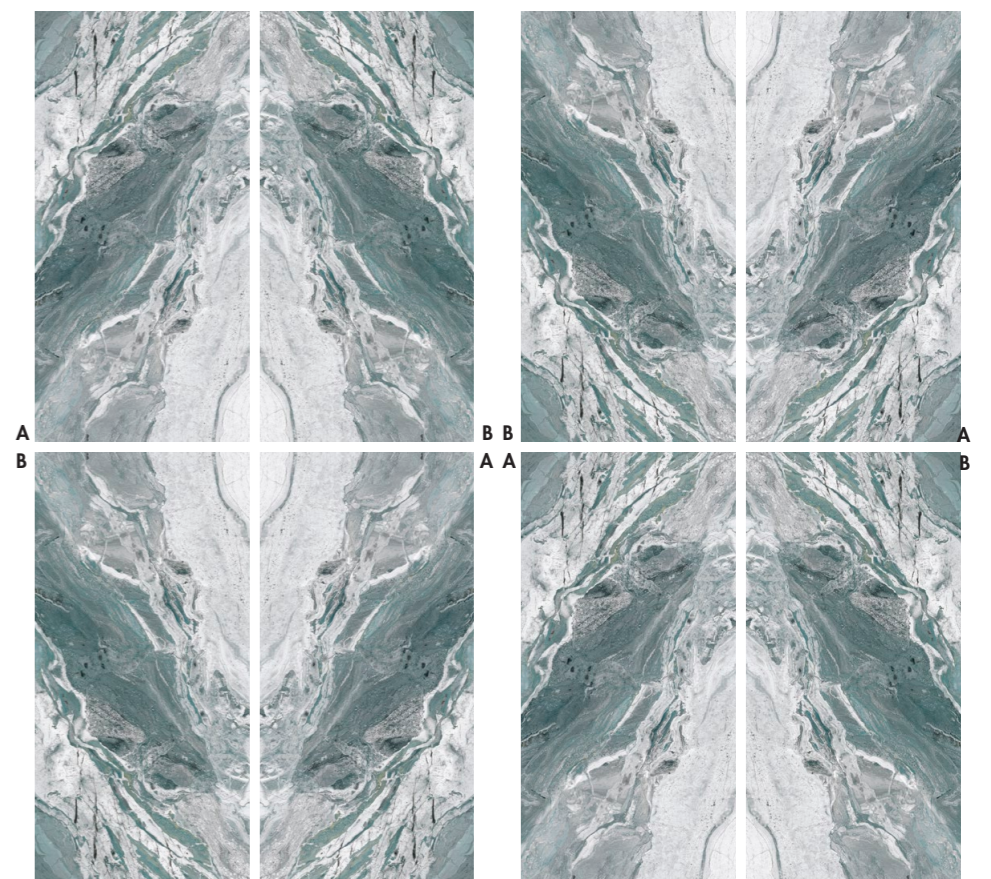

COMP. 3 - OROBICO AQUA BOOKMATCH

COMP. 4 - OROBICO AQUA BOOKMATCH