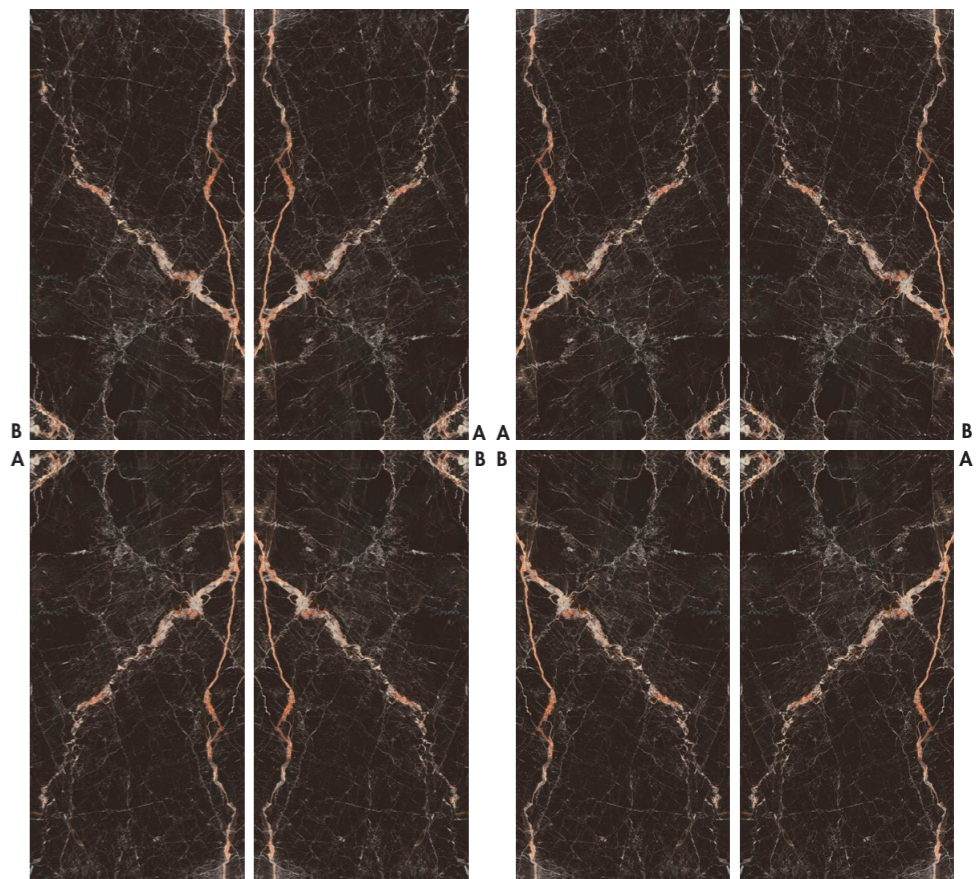

COMP. 3 - WINDSOR BLACK BOOKMATCH

COMP. 4 - WINDSOR BLACK BOOKMATCH