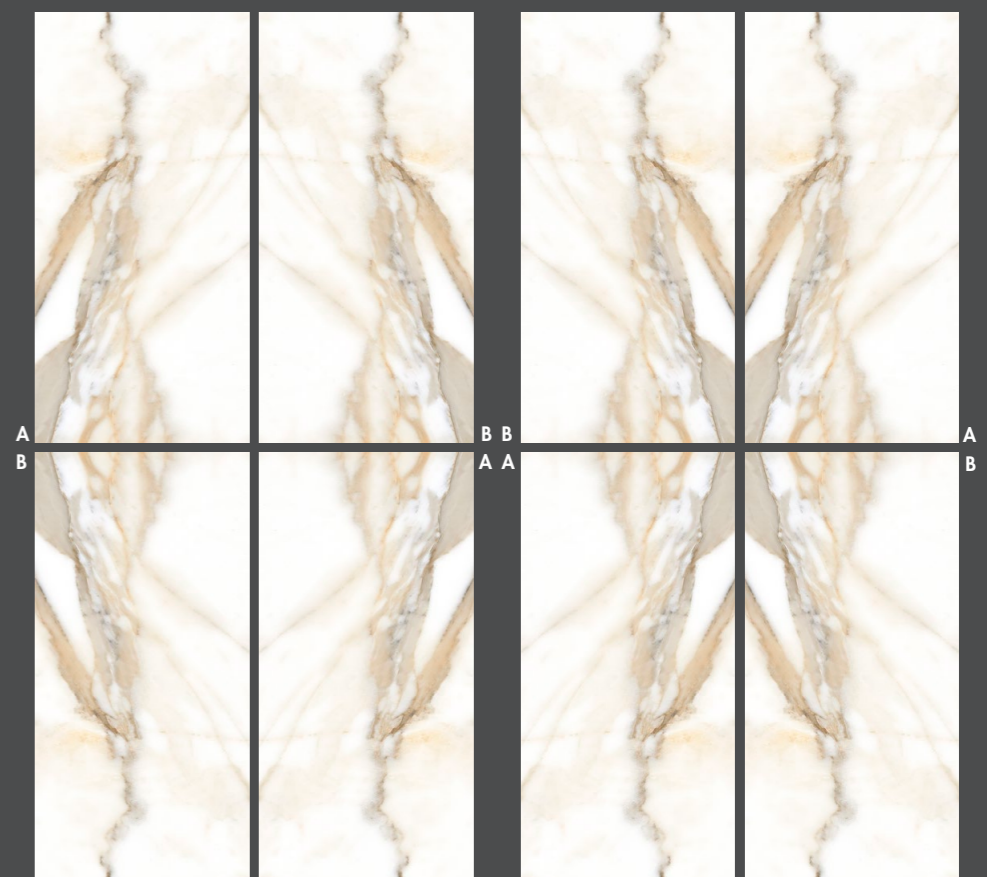

60 X 120 / 24" X 48" REC. NPLUS

N13C4

DEC. CALACATTA GOLD B

60 X 120 / 24" X 48" REC. NPLUS

N13C4

COMP. CALACATTA BOOKMATCH

COMP. 1 - CALACATTA BOOKMATCH

COMP. 2 - CALACATTA BOOKMATCH