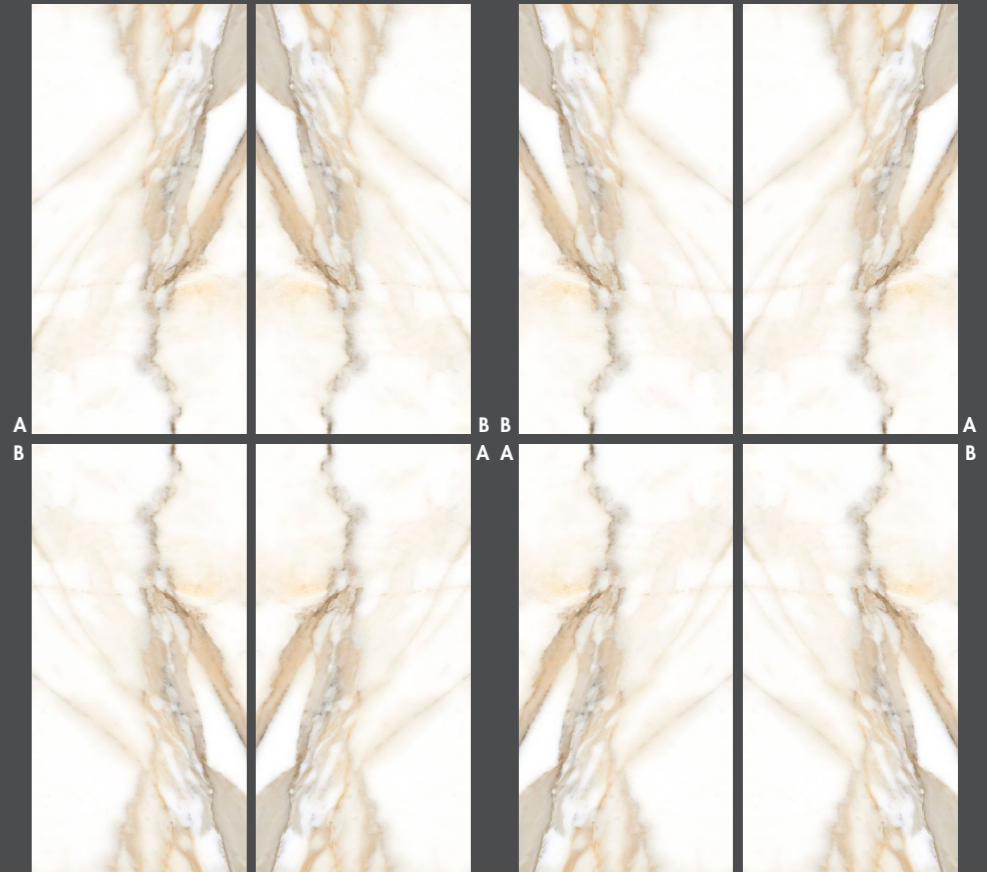

60 X 120 / 24" X 48" REC. NPLUS

N13C4

DEC. CALACATTA GOLD B

60 X 120 / 24" X 48" REC. NPLUS

N13C4

COMP. CALACATTA BOOKMATCH

COMP. 1 - CALACATTA BOOKMATCH

COMP. 2 - CALACATTA BOOKMATCH