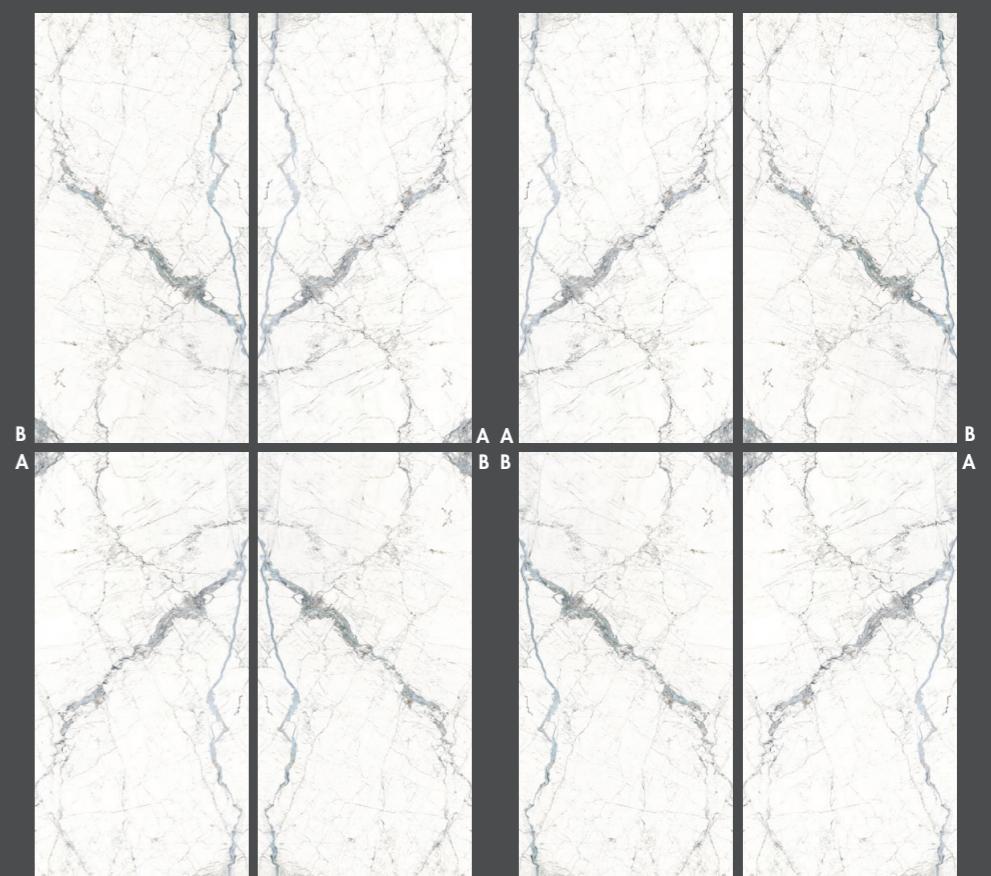

N13C4

DEC. WINDSOR WHITE B

60 X 120 / 24" X 48" REC. SSHINE

N13C4

COMP. WINDSOR WHITE BOOKMATCH

COMP. 1 - WINDSOR WHITE BOOKMATCH

COMP. 2 - WINDSOR WHITE BOOKMATCH

COMP. 3 - WINDSOR WHITE BOOKMATCH