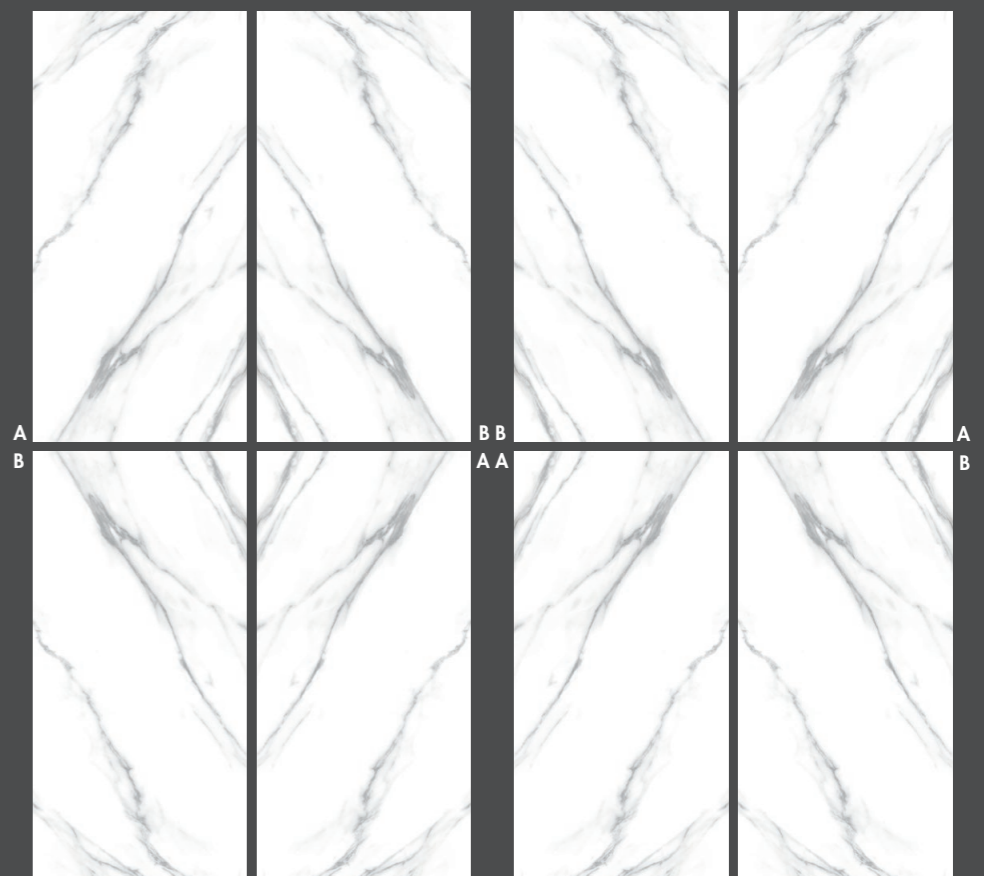

60 X 120 / 24" X 48" REC. NPLUS

N13C4

COMP. CARRARA BOOKMATCH

COMP. 1 - CARRARA BOOKMATCH

COMP. 2 - CARRARA BOOKMATCH

COMP. 3 - CARRARA BOOKMATCH

COMP. 4 - CARRARA BOOKMATCH