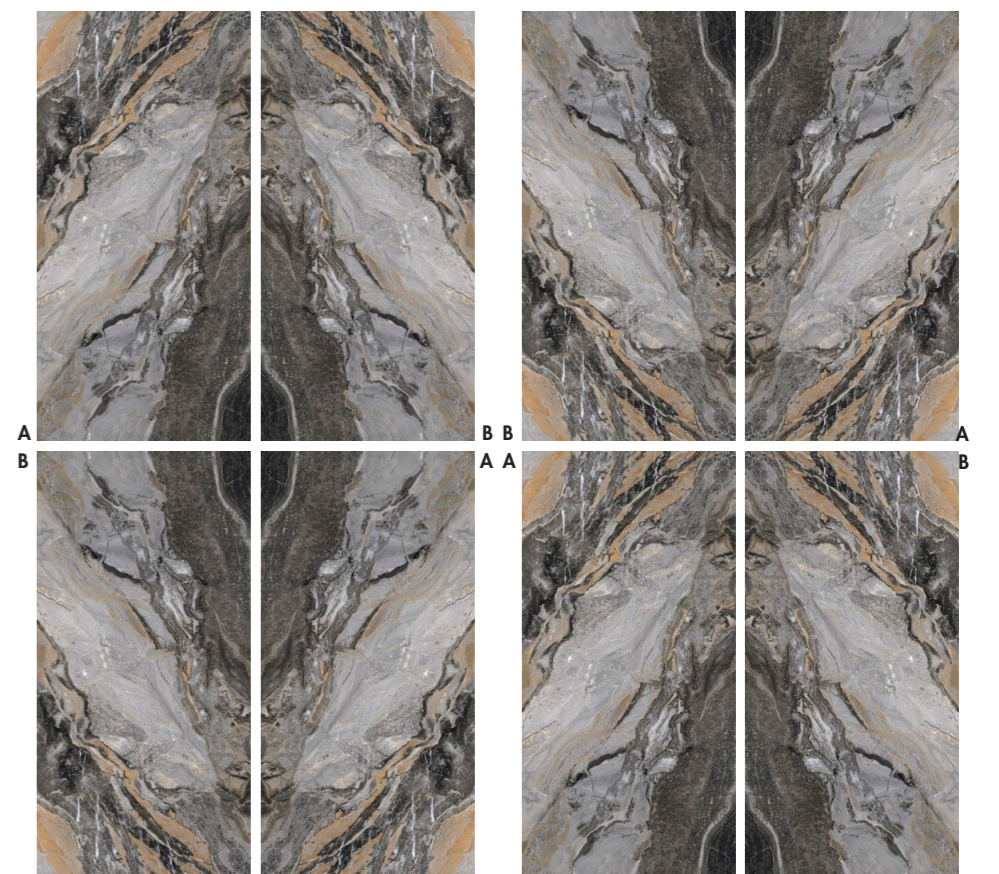

COMP. 3 - OROBICO BLACK BOOKMATCH

COMP. 4 - OROBICO BLACK BOOKMATCH