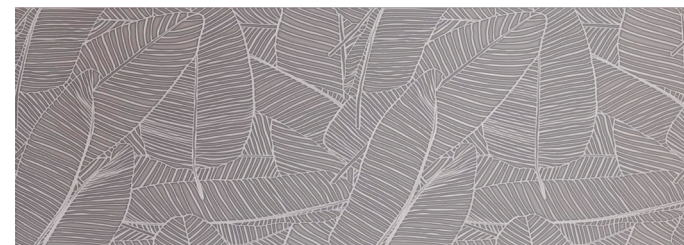

COLECCION SHAPES 31,6 X 90 / 12" X 36"

Musa

MUSA GREY P915

31,6 X 90 / 12" X 36" REC.