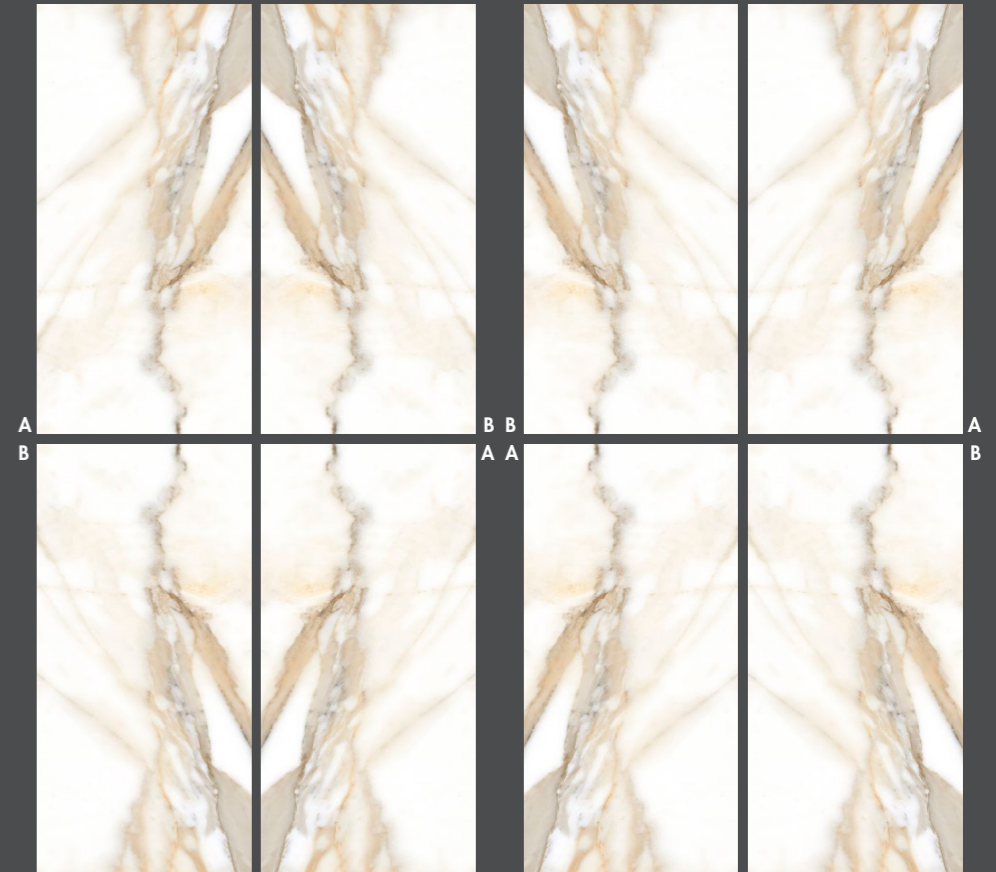

60 X 120 / 24" X 48" REC. NPLUS

N13C4

DEC. CALACATTA GOLD B

60 X 120 / 24" X 48" REC. NPLUS

N13C4

COMP. CALACATTA BOOKMATCH

COMP. 1 - CALACATTA BOOKMATCH

COMP. 2 - CALACATTA BOOKMATCH