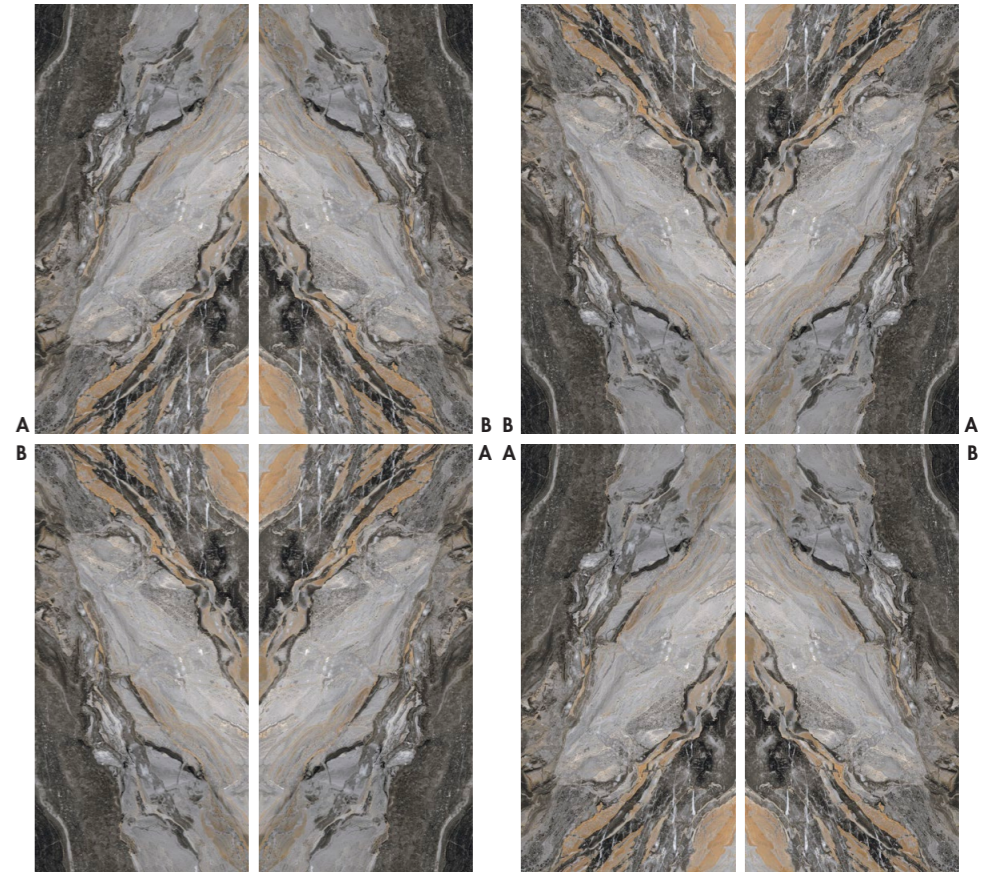

COMP. OROBICO BLACK BOOKMATCH

COMP. 1 - OROBICO BLACK BOOKMATCH

COMP. 2 - OROBICO BLACK BOOKMATCH