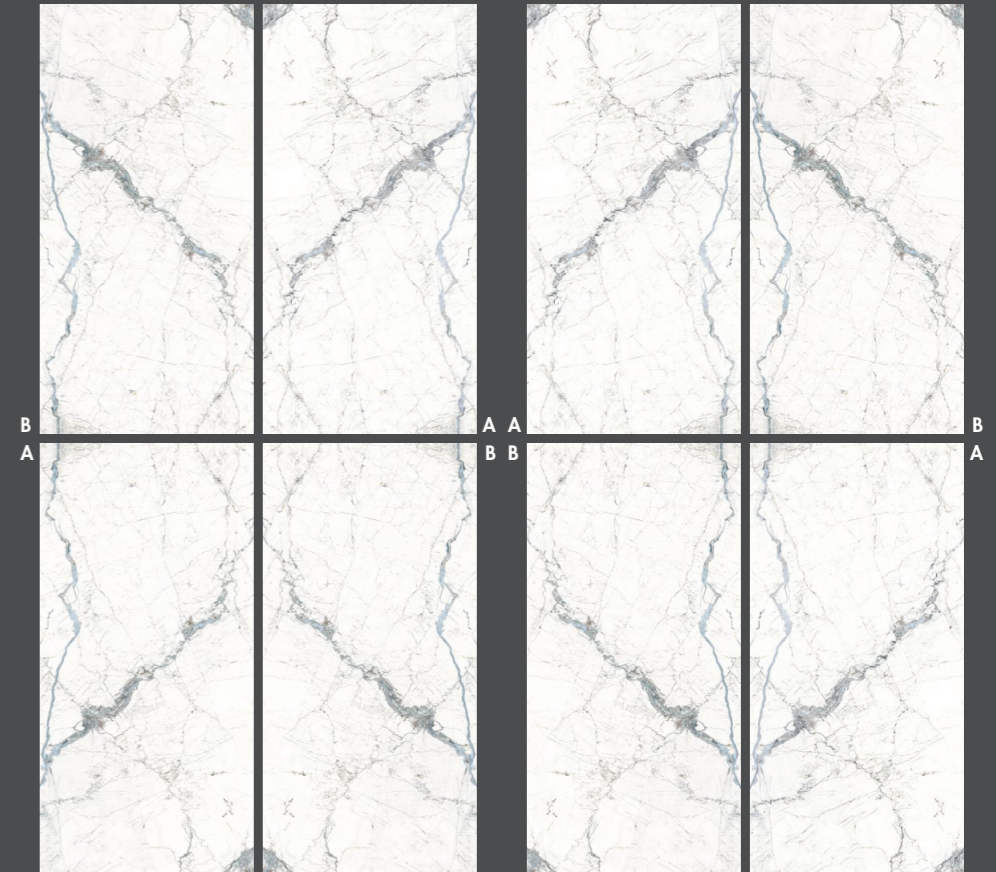

COMP. WINDSOR WHITE BOOKMATCH

COMP. 1 - WINDSOR WHITE BOOKMATCH

COMP. 2 - WINDSOR WHITE BOOKMATCH