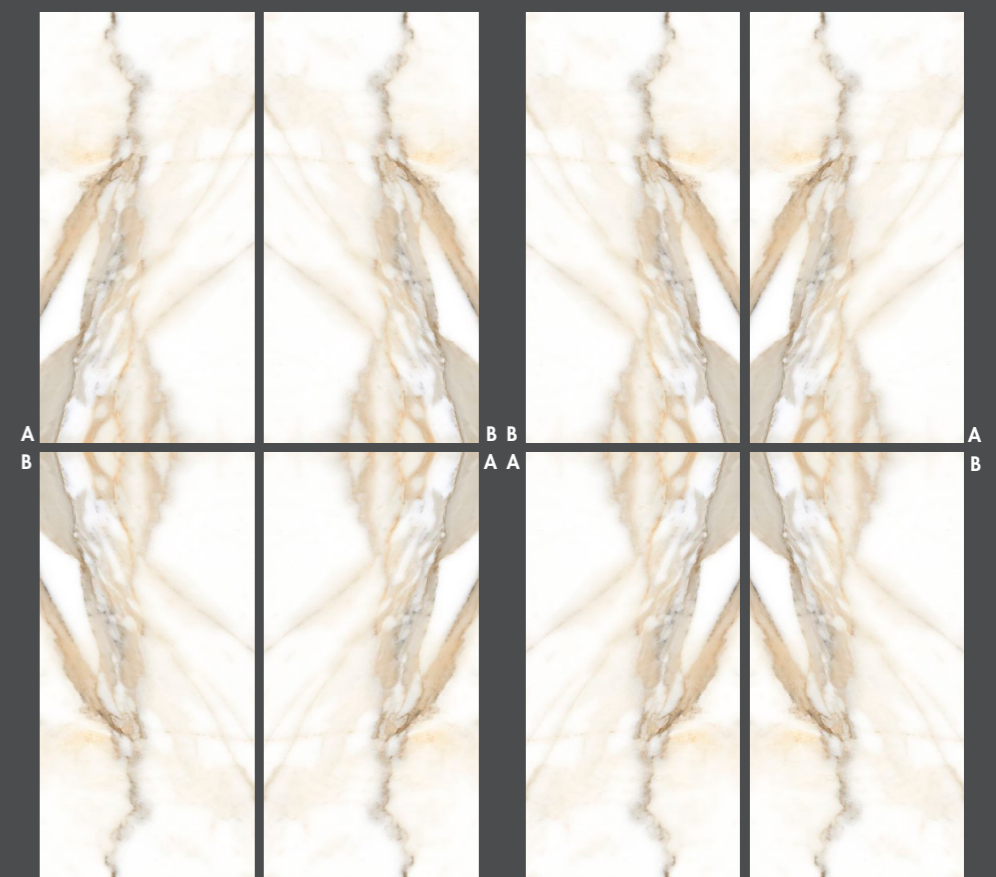

60 X 120 / 24" X 48" REC. NPLUS

N13C4

DEC. CALACATTA GOLD B

60 X 120 / 24" X 48" REC. NPLUS

N13C4

COMP. CALACATTA BOOKMATCH

COMP. 1 - CALACATTA BOOKMATCH

COMP. 2 - CALACATTA BOOKMATCH