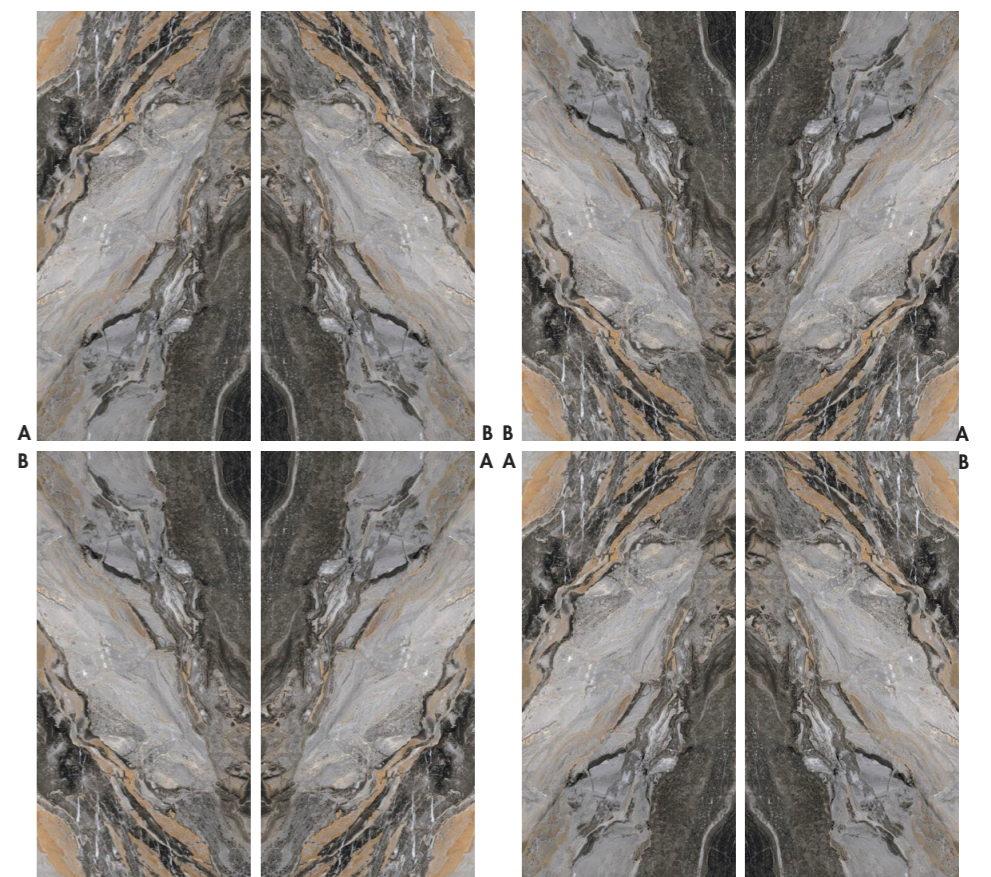

COMP. 3 - OROBICO BLACK BOOKMATCH

COMP. 4 - OROBICO BLACK BOOKMATCH