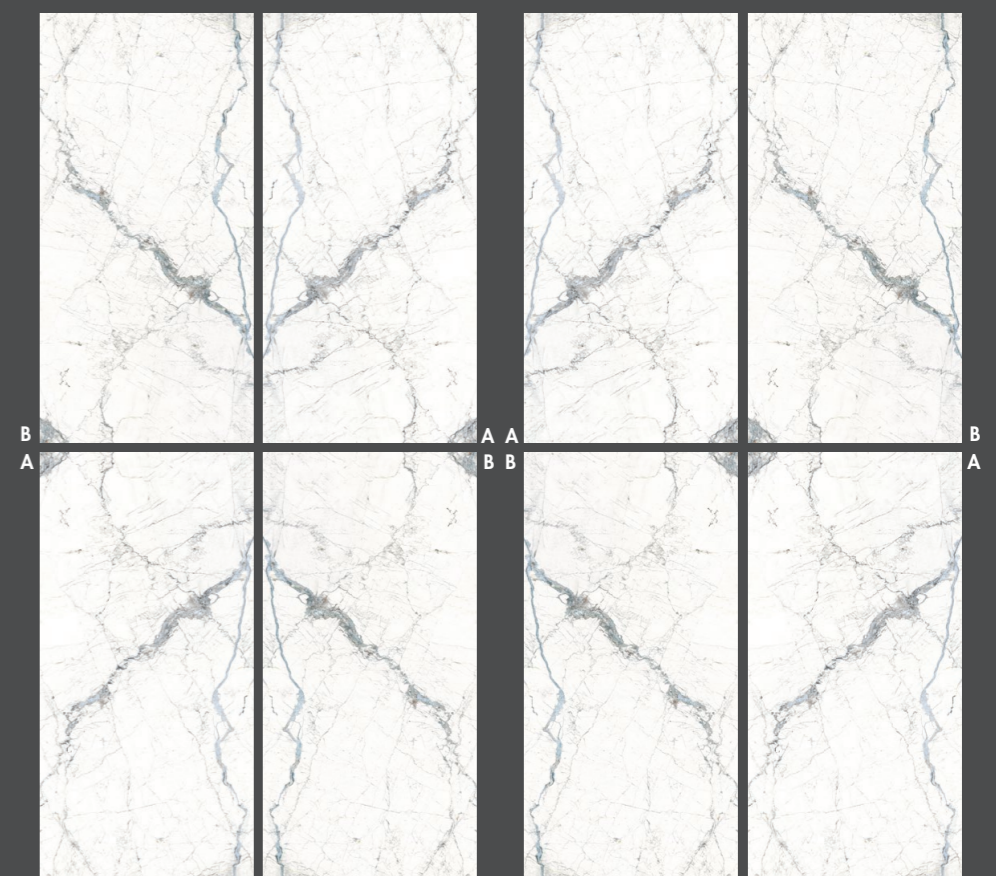

COMP. 3 - WINDSOR WHITE BOOKMATCH

COMP. 4 - WINDSOR WHITE BOOKMATCH

WINDSOR

60 X 120 — 24" X 48"

TECHNICAL FEATURES — CARACTERÍSTICAS TÉCNICAS

- PORCELAIN TILES / PORCELÁNICO
- FLOOR TILES / PAVIMENTO
- WALL TILES / REVESTIMIENTO
- GLOSS / BRILLO
- POLISHED / PULIDO
- RECTIFIED / RECTIFICADO
- DESTONIFIED V2 / DESTONIFICADO V2