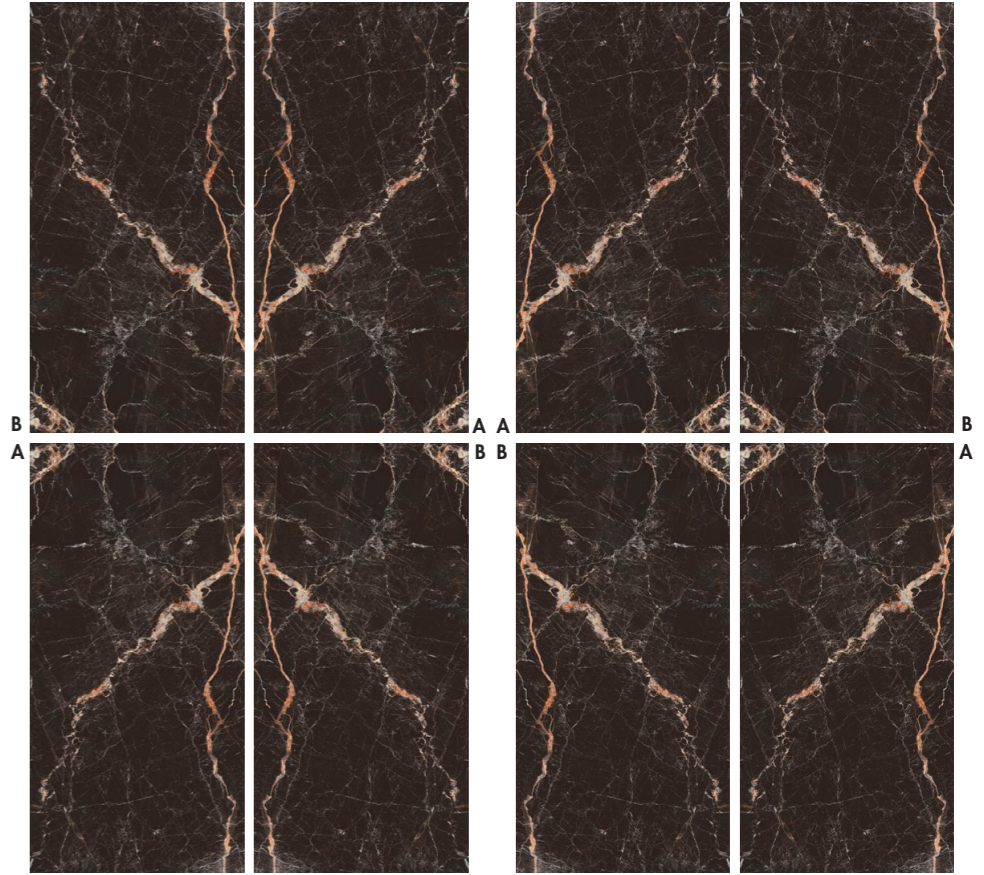

COMP. 3 - WINDSOR BLACK BOOKMATCH

COMP. 4 - WINDSOR BLACK BOOKMATCH