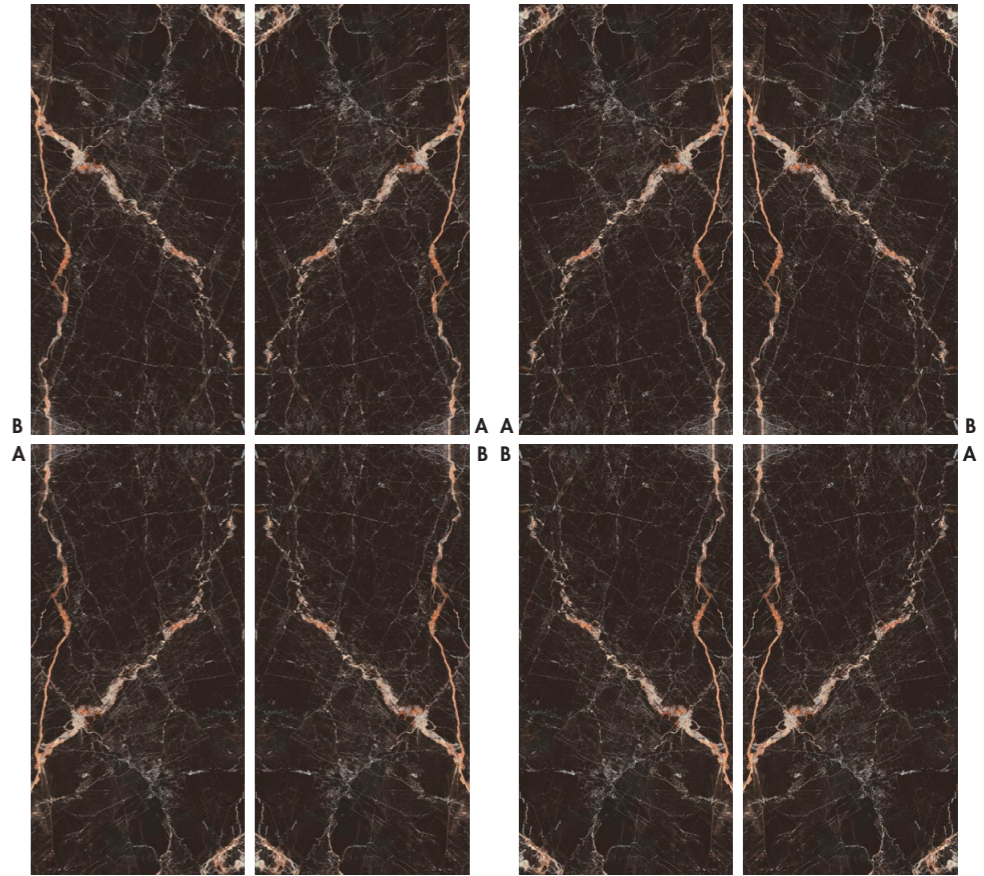

COMP. WINDSOR BLACK BOOKMATCH

COMP. 1 - WINDSOR BLACK BOOKMATCH

COMP. 2 - WINDSOR BLACK BOOKMATCH