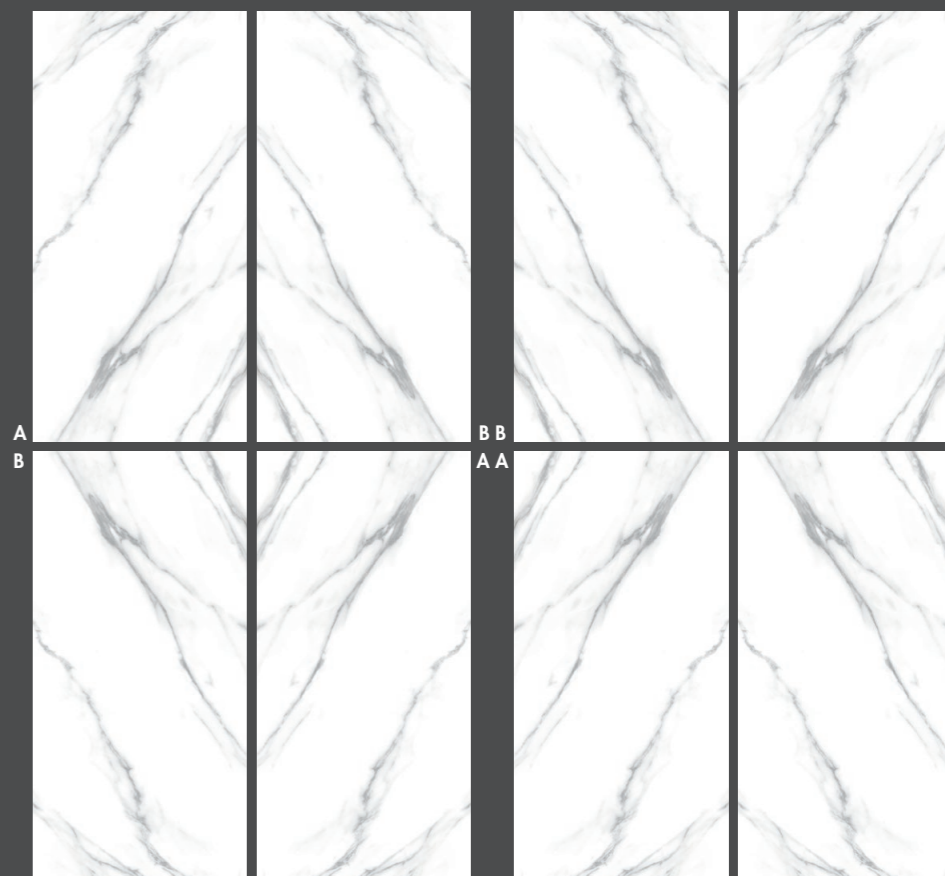

COMP. 3 - CARRARA BOOKMATCH

COMP. 4 - CARRARA BOOKMATCH